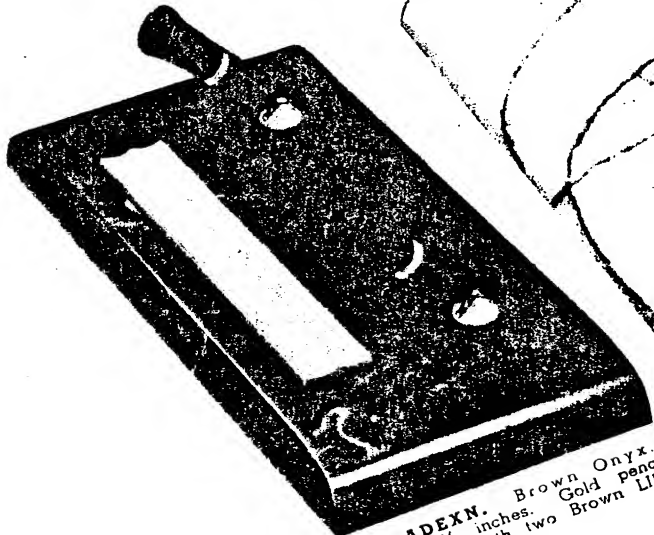

V419 ADEXN. Brown Onyx. 4 3/4 x 9 1/2 inches. Gold pencil Grooves. With two Brown LIFETIME Pens $30.00.